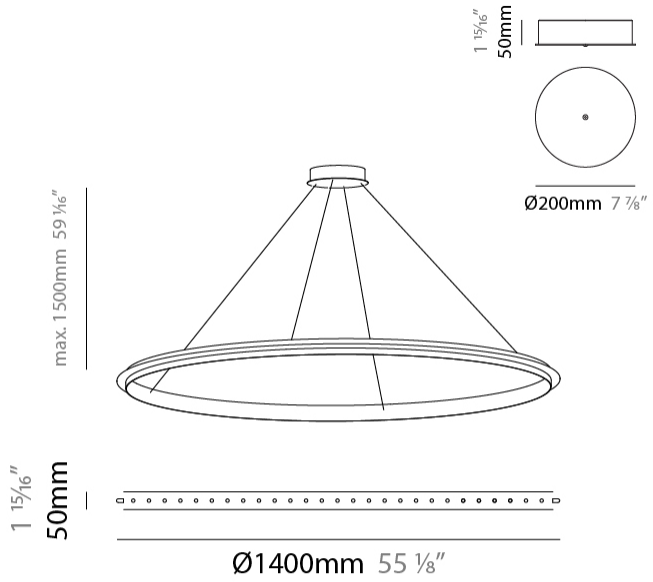

base number   LED Dimming   Color Temperature   Finish Options

1. To build a product code in our configurator select the specify button on the base model # product page
2. To build a manual product code on this datasheet choose from the options listed below in blue font and add the suffix to the base model #

GENERAL

Series: Citadel
Subseries: Citadel 1 Ring
Brand: Quasar
Division: Design
Mounting Type: Suspension
Mounting Location: Ceiling
Subcategory: Ambient

PHYSICAL

Shape: Round
Diameter (mm): 1400
Diameter (in): 55 1/8
Height (mm): 50
Height (in): 1 15/16
Max. Overall Height (mm): 1550
Max. Overall Height (in): 61
Light Distribution: Omnidirectional
Weight (kg): 6
Weight (lbs): 13.23
Fixture Finish: [NIC](#) / [BRA](#) / [BBR](#)
Fixture Material: Metal
Cable Details: 1500mm Cable

ELECTRICAL

Number of Lamps: 88
Lamp Type: LED Retrofit
Input Wattage (W): 29.04
Bulb Included: Bulb Included
Max. Wattage Per Lamp (W): 0.33
Lamp Base: E10
Dimming: [Phase Dimming (120Vac Only)](#)
Driver Included: Yes
Driver Location: Integrated
Driver Type: Constant Voltage - Universal
Driver Class: Class 2
Input Voltage (V): 120 - 277
Output Voltage (V): 12
Lamp Voltage (V): 12
Upon Request: Integral: 0-10Vdc dimming

LED

Color Temperature (°K): [2600](#) / [3000](#) / [3500](#)
Max. Delivered Lumen (lm): 2024 (2600K)
CRI: >90 CRI
Lamp Life (hrs): 50000

OPTICAL

RATINGS AND CERTIFICATIONS

Certified By: Certified for North American Standards
IP rating: IP20